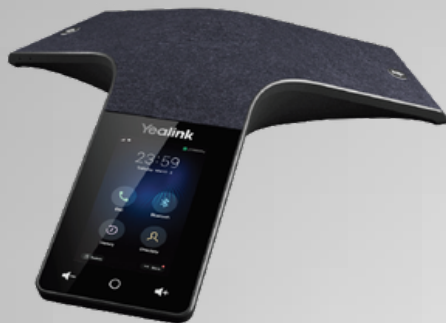

Yealink SIP-T87W
16-line Ultra Business Phone

- 7" 800x480 Color LCD Screen
- Built in Wi-Fi
- Built in Bluetooth
- Linux 6.1 Version
- Up to 16 SIP Accounts
- Dual Gigabit Ethernet Ports with PoE support
- USB-A and USB-C ports for Enhanced Connectivity

Yealink SIP-T88W
16-line Ultra Business Phone

- 7" 1024 x 600 Touch Screen
- Built in Wi-Fi
- Built in Bluetooth
- Android 13
- 16 VoIP Accounts
- Dual Gigabit Ethernet Ports with PoE Support
- 2 x USB 2.0 Ports
- Supports Bluetooth Handset BTH88

Yealink SIP-T34W
4-line Entry Level Phone

- 2.4" 320x240 Color Display
- 4 Line Keys, Up to 12 DSS Keys
- Built-in dual band 2.4G/5G Wi-Fi
- Local 5-Way conferencing
- USB 2.0 Port
- Supports YDMP/YMCS
- Built in Opus Codec
- Unified Firmware
- Adjustable Stand or Wall Mountable