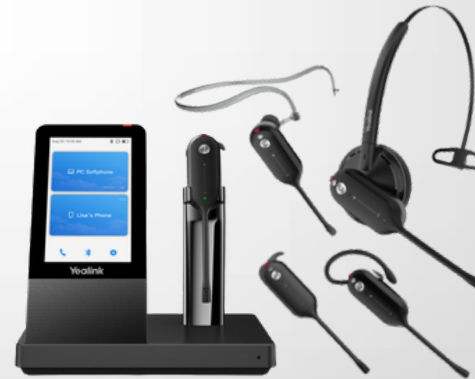

Yealink WH67 Convertible

Convertible DECT Wireless Headset

- 4.0 inch (480 x 800) Touch Screen
- Yealink Acoustic Shield Technology
- 2-Ports USB 3.0 Hub
- Wireless Mobile Phone Charger
- Crystal Speakerphone
- Built-in Bluetooth 4.2
- Available in UC or Teams/SFB Models
- Supports Busylight BLT60
- Multiple Headset Styles